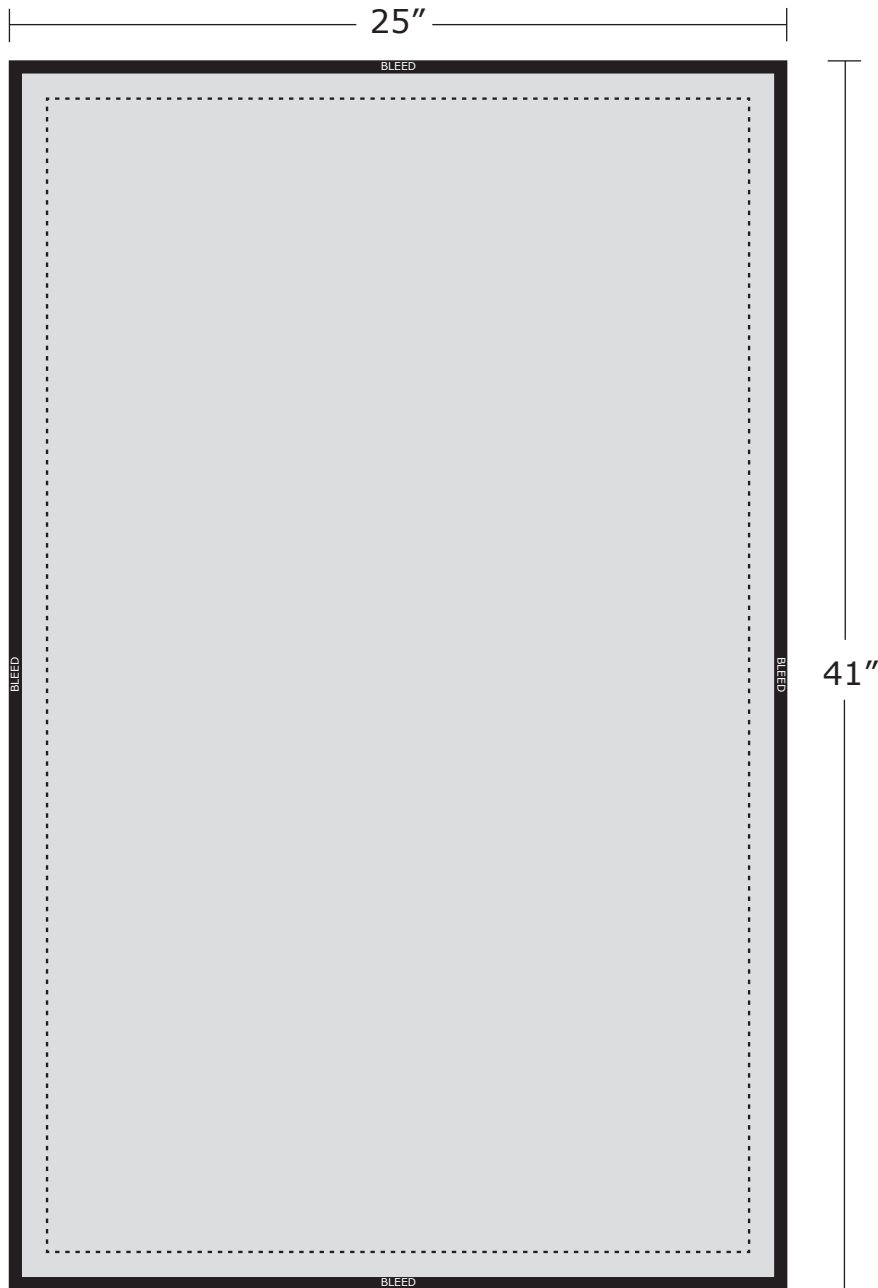

SPECIFICATIONS FOR SUPPLYING PRINT READY ARTWORK

4' AURORA LECTERN END CAP **25" X 41"**

Total Graphic Area: 25" x 41"

Total Safe Area: 22" x 38"

Please include a 1" bleed on all sides and be sure to leave 2" of area around all four edges where no text, logos, etc. are placed.

(For Reference Only)

FILE FORMATS

.JPG or .PDF

(.ai, .psd, .eps, .tiff)

ART GUIDELINES

- Files must be CMYK
- All Fonts must be created to Outlines or Supplied with your artwork
- Embed all images and support files
- Resolution must be 150 ppi at full size
- Please view your artwork at full size
- Background color / Image must extend to the edge of the artboard
- Make sure to turn off or delete all other layers on finished artwork before sending and make sure artwork is a flatten file (if using Photoshop).